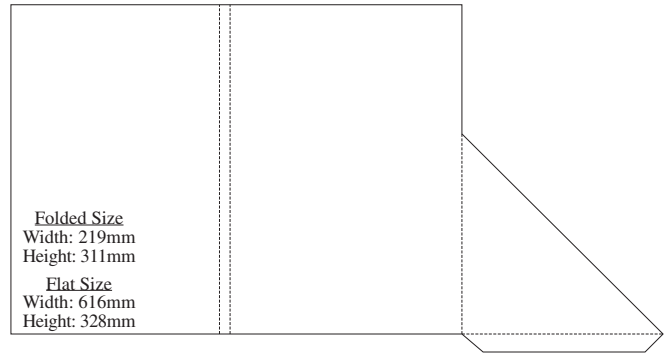

24B

Folded Size
Width: 219mm
Height: 311mm

Flat Size
Width: 616mm
Height: 328mm