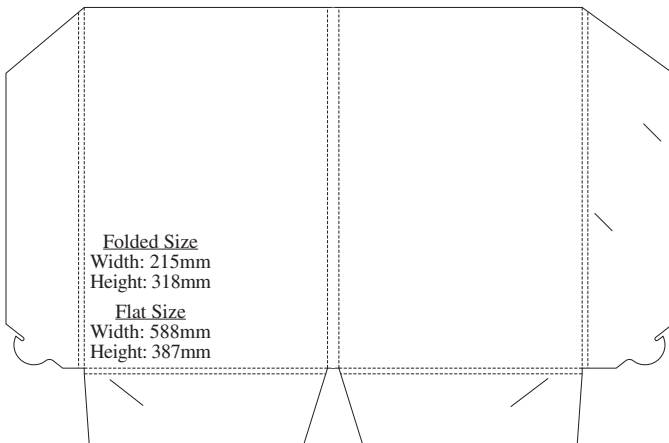

21K

Folded Size
Width: 215mm
Height: 318mm

Flat Size
Width: 588mm
Height: 387mm