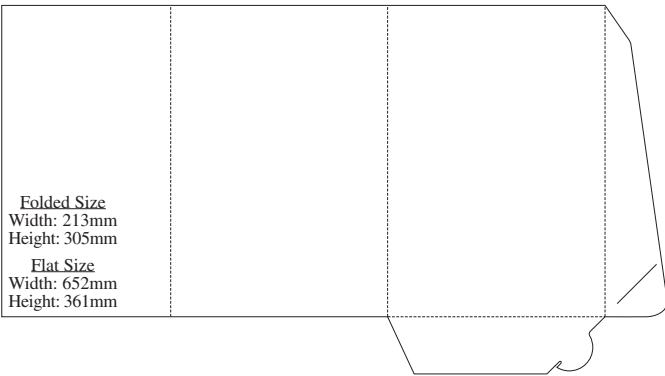

# 24H

**Folded Size**  
 Width: 224.5mm  
 Height: 310.5mm

**Flat Size**  
 Width: 510mm  
 Height: 430mm

**24I****24J****24L****25C****25D****28A**

# 29A

**29C****29D****29E****30A****30B****30C**

**30D****30E****30F****30K****30I****30J**

**12**

Folded Size  
 Width: 220mm  
 Height: 306mm  
 Flat Size  
 Width: 540mm  
 Height: 440mm  
 Gusset: 5mm

**54**

Folded Size  
 Width: 223mm  
 Height: 311mm  
 Flat Size  
 Width: 536mm  
 Height: 436mm  
 Gusset: 5mm

**29**

Folded Size  
 Width: 215mm  
 Height: 301mm  
 Gusset: 4mm  
 Flat Size  
 Width: 508mm  
 Height: 368mm

**67**

Folded Size  
 Width: 221mm  
 Height: 310mm  
 Flat Size  
 Width: 466mm  
 Height: 499mm  
 Gusset: 5mm

**75**

Folded Size  
 Width: 222mm  
 Height: 310mm  
 Flat Size  
 Width: 503mm  
 Height: 395mm