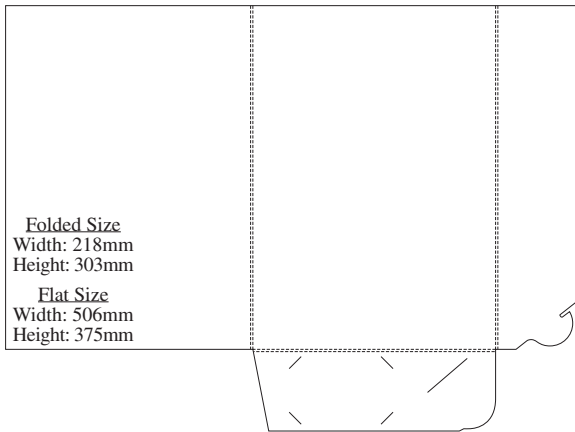

21E

Folded Size
Width: 218mm
Height: 303mm

Flat Size
Width: 506mm
Height: 375mm