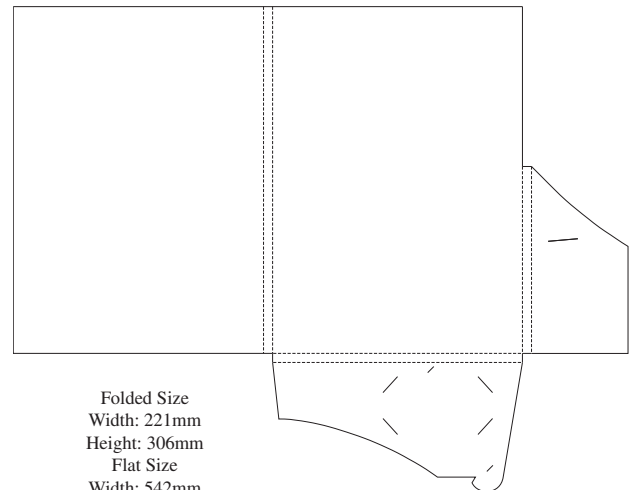

# 24B

**Folded Size**  
 Width: 219mm  
 Height: 311mm

**Flat Size**  
 Width: 616mm  
 Height: 328mm

# 24G

**Folded Size**  
 Width: 215mm  
 Height: 303mm

**Flat Size**  
 Width: 507mm  
 Height: 373mm

# 24H

**Folded Size**  
 Width: 224.5mm  
 Height: 310.5mm

**Flat Size**  
 Width: 510mm  
 Height: 430mm

**24I****24J****24L****25C****25D****28A**

**67**

Folded Size  
 Width: 221mm  
 Height: 310mm  
 Flat Size  
 Width: 466mm  
 Height: 499mm  
 Gusset: 5mm

**75**

Folded Size  
 Width: 222mm  
 Height: 310mm  
 Flat Size  
 Width: 503mm  
 Height: 395mm