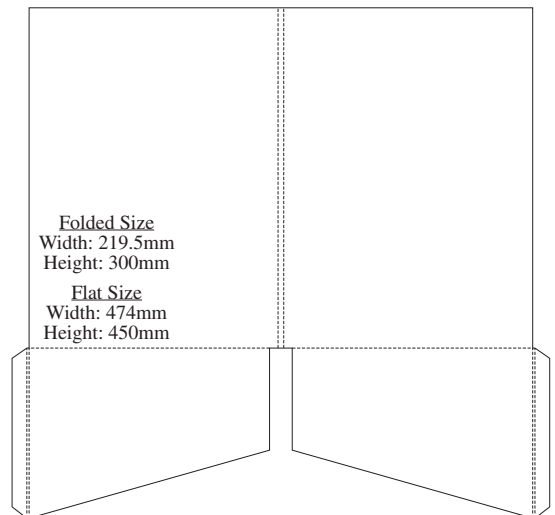

# 24H

**Folded Size**  
 Width: 224.5mm  
 Height: 310.5mm

**Flat Size**  
 Width: 510mm  
 Height: 430mm

**24I****24J****24L****25C****25D****28A**

# 29A

**29C****29D****29E****30A****30B****30C**

**30D****30E****30F****30K****30I****30J**

**12**

Folded Size  
 Width: 220mm  
 Height: 306mm  
 Flat Size  
 Width: 540mm  
 Height: 440mm  
 Gusset: 5mm

**54**

Folded Size  
 Width: 223mm  
 Height: 311mm  
 Flat Size  
 Width: 536mm  
 Height: 436mm  
 Gusset: 5mm

**29**

Folded Size  
 Width: 215mm  
 Height: 301mm  
 Gusset: 4mm  
 Flat Size  
 Width: 508mm  
 Height: 368mm

**67**

Folded Size  
 Width: 221mm  
 Height: 310mm  
 Flat Size  
 Width: 466mm  
 Height: 499mm  
 Gusset: 5mm

**75**

Folded Size  
 Width: 222mm  
 Height: 310mm  
 Flat Size  
 Width: 503mm  
 Height: 395mm