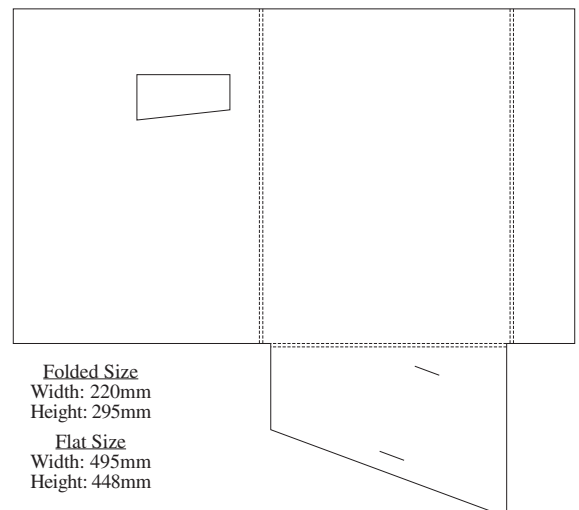

# 24B

**Folded Size**  
 Width: 219mm  
 Height: 311mm

**Flat Size**  
 Width: 616mm  
 Height: 328mm

# 24G

**Folded Size**  
 Width: 215mm  
 Height: 303mm

**Flat Size**  
 Width: 507mm  
 Height: 373mm

# 24H

**Folded Size**  
 Width: 224.5mm  
 Height: 310.5mm

**Flat Size**  
 Width: 510mm  
 Height: 430mm

**24I****24J****24L****25C****25D****28A**

**67**

Folded Size  
 Width: 221mm  
 Height: 310mm  
 Flat Size  
 Width: 466mm  
 Height: 499mm  
 Gusset: 5mm

**75**

Folded Size  
 Width: 222mm  
 Height: 310mm  
 Flat Size  
 Width: 503mm  
 Height: 395mm