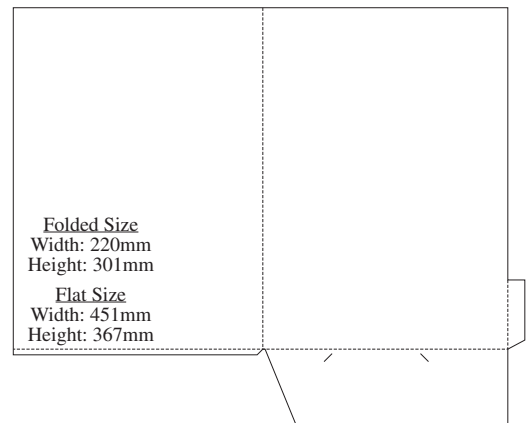

22A

Folded Size
Width: 220mm
Height: 301mm

Flat Size
Width: 451mm
Height: 367mm