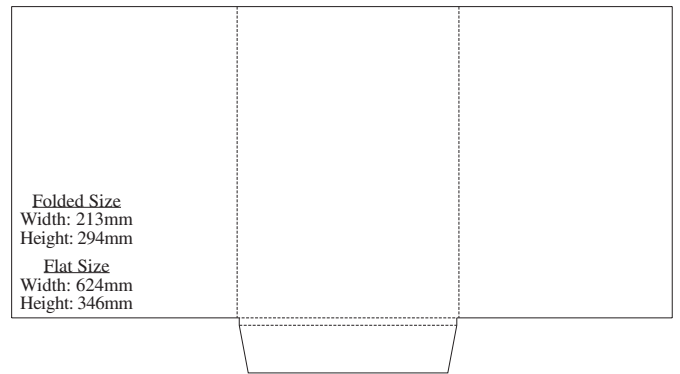

# 24B

**Folded Size**  
 Width: 219mm  
 Height: 311mm

**Flat Size**  
 Width: 616mm  
 Height: 328mm

# 24G

**Folded Size**  
 Width: 215mm  
 Height: 303mm

**Flat Size**  
 Width: 507mm  
 Height: 373mm

# 24H

**Folded Size**  
 Width: 224.5mm  
 Height: 310.5mm

**Flat Size**  
 Width: 510mm  
 Height: 430mm

**24I****24J****24L****25C****25D****28A**

**67**

Folded Size  
 Width: 221mm  
 Height: 310mm  
 Flat Size  
 Width: 466mm  
 Height: 499mm  
 Gusset: 5mm

**75**

Folded Size  
 Width: 222mm  
 Height: 310mm  
 Flat Size  
 Width: 503mm  
 Height: 395mm