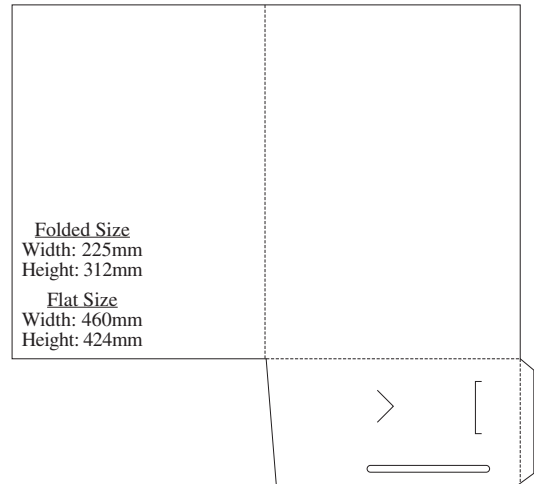

21F

Folded Size
Width: 225mm
Height: 312mm

Flat Size
Width: 460mm
Height: 424mm