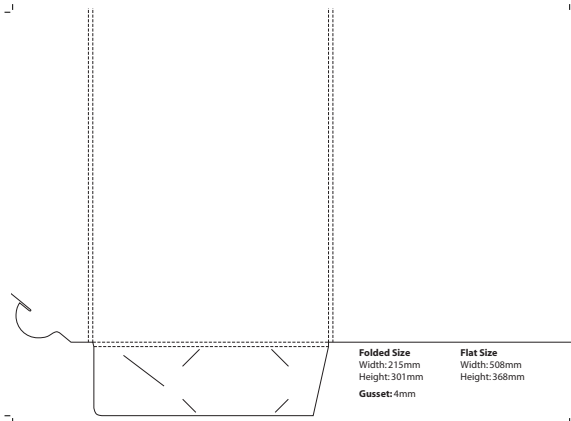

# 24H

**Folded Size**  
 Width: 224.5mm  
 Height: 310.5mm

**Flat Size**  
 Width: 510mm  
 Height: 430mm

**24I****24J****24L****25C****25D****28A**

# 29A

**29C****29D****29E****30A****30B****30C**

**30D****30E****30F****30K****30I****30J**

**12**

Folded Size  
 Width: 220mm  
 Height: 306mm  
 Flat Size  
 Width: 540mm  
 Height: 440mm  
 Gusset: 5mm

**54**

Folded Size  
 Width: 223mm  
 Height: 311mm  
 Flat Size  
 Width: 536mm  
 Height: 436mm  
 Gusset: 5mm

**29**

Folded Size  
 Width: 215mm  
 Height: 301mm  
 Gusset: 4mm  
 Flat Size  
 Width: 508mm  
 Height: 368mm

**67**

Folded Size  
 Width: 221mm  
 Height: 310mm  
 Flat Size  
 Width: 466mm  
 Height: 499mm  
 Gusset: 5mm

**75**

Folded Size  
 Width: 222mm  
 Height: 310mm  
 Flat Size  
 Width: 503mm  
 Height: 395mm