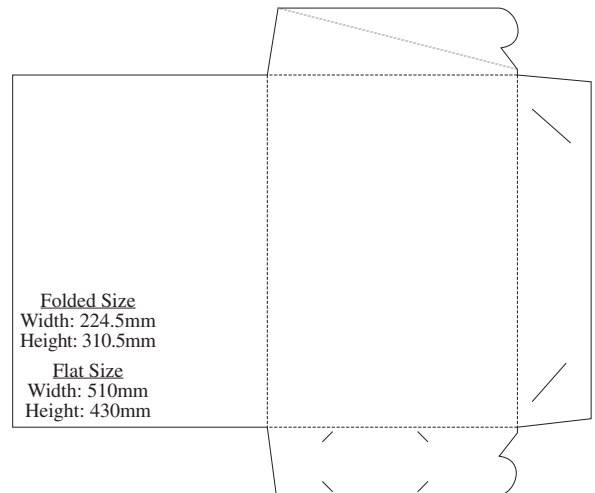

24H

Folded Size
Width: 224.5mm
Height: 310.5mm

Flat Size
Width: 510mm
Height: 430mm