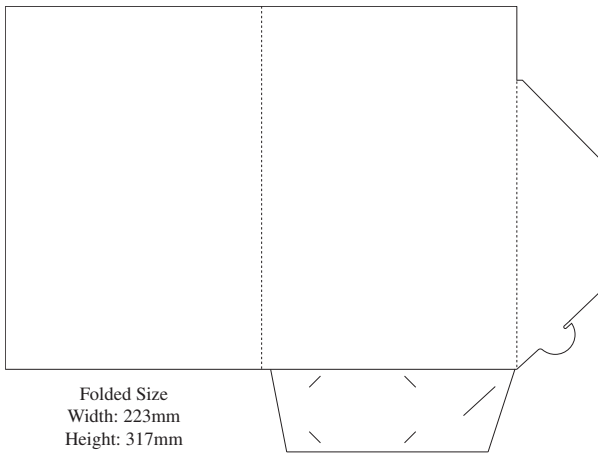

# 24B

**Folded Size**  
 Width: 219mm  
 Height: 311mm

**Flat Size**  
 Width: 616mm  
 Height: 328mm

# 24G

**Folded Size**  
 Width: 215mm  
 Height: 303mm

**Flat Size**  
 Width: 507mm  
 Height: 373mm

# 24H

**Folded Size**  
 Width: 224.5mm  
 Height: 310.5mm

**Flat Size**  
 Width: 510mm  
 Height: 430mm

**24I****24J****24L****25C****25D****28A**

**67**

Folded Size  
 Width: 221mm  
 Height: 310mm  
 Flat Size  
 Width: 466mm  
 Height: 499mm  
 Gusset: 5mm

**75**

Folded Size  
 Width: 222mm  
 Height: 310mm  
 Flat Size  
 Width: 503mm  
 Height: 395mm