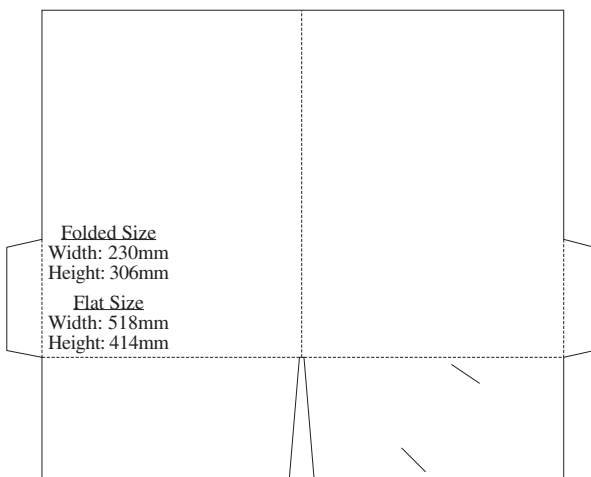

# 24H

**Folded Size**  
 Width: 224.5mm  
 Height: 310.5mm

**Flat Size**  
 Width: 510mm  
 Height: 430mm

**24I****24J****24L****25C****25D****28A**

# 29A

**29C****29D****29E****30A****30B****30C**

**30D****30E****30F****30K****30I****30J**

**12**

Folded Size  
 Width: 220mm  
 Height: 306mm  
 Flat Size  
 Width: 540mm  
 Height: 440mm  
 Gusset: 5mm

**54**

Folded Size  
 Width: 223mm  
 Height: 311mm  
 Flat Size  
 Width: 536mm  
 Height: 436mm  
 Gusset: 5mm

**29**

Folded Size  
 Width: 215mm  
 Height: 301mm  
 Gusset: 4mm  
 Flat Size  
 Width: 508mm  
 Height: 368mm

**67**

Folded Size  
 Width: 221mm  
 Height: 310mm  
 Flat Size  
 Width: 466mm  
 Height: 499mm  
 Gusset: 5mm

**75**

Folded Size  
 Width: 222mm  
 Height: 310mm  
 Flat Size  
 Width: 503mm  
 Height: 395mm