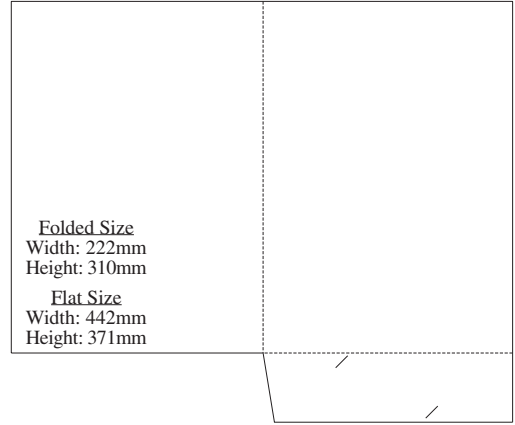

23G

Folded Size
Width: 222mm
Height: 310mm

Flat Size
Width: 442mm
Height: 371mm