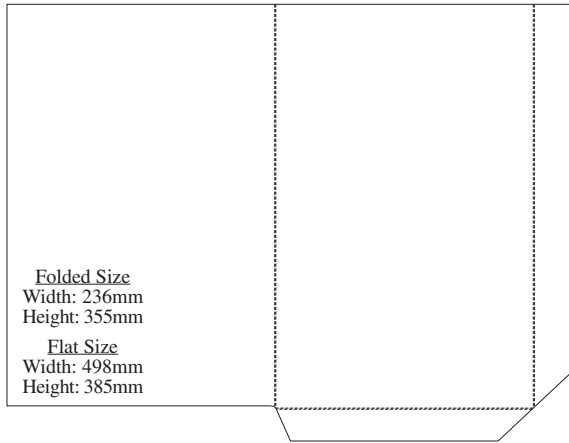

# 24H

**Folded Size**  
 Width: 224.5mm  
 Height: 310.5mm

**Flat Size**  
 Width: 510mm  
 Height: 430mm

**24I****24J****24L****25C****25D****28A**

# 29A

**29C****29D****29E****30A****30B****30C**

**30D****30E****30F****30K****30I****30J**

**12**

Folded Size  
 Width: 220mm  
 Height: 306mm  
 Flat Size  
 Width: 540mm  
 Height: 440mm  
 Gusset: 5mm

**54**

Folded Size  
 Width: 223mm  
 Height: 311mm  
 Flat Size  
 Width: 536mm  
 Height: 436mm  
 Gusset: 5mm

**29**

Folded Size  
 Width: 215mm  
 Height: 301mm  
 Gusset: 4mm  
 Flat Size  
 Width: 508mm  
 Height: 368mm

**67**

Folded Size  
 Width: 221mm  
 Height: 310mm  
 Flat Size  
 Width: 466mm  
 Height: 499mm  
 Gusset: 5mm

**75**

Folded Size  
 Width: 222mm  
 Height: 310mm  
 Flat Size  
 Width: 503mm  
 Height: 395mm