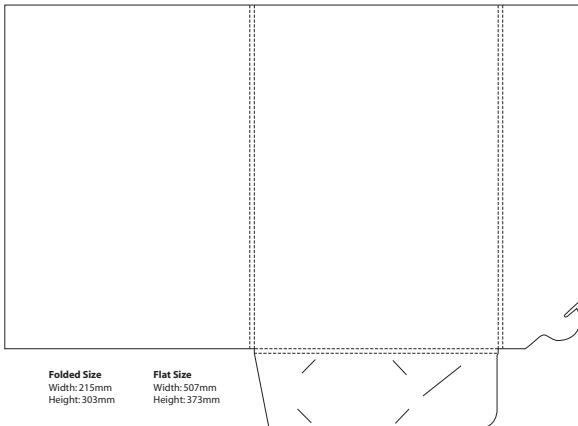

23E

23G

Folded Size
Width: 222mm
Height: 310mm

Flat Size
Width: 442mm
Height: 371mm

24A

Folded Size
Width: 216mm
Height: 303mm

Flat Size
Width: 640mm
Height: 378mm

24B

Folded Size
Width: 219mm
Height: 311mm

Flat Size
Width: 616mm
Height: 328mm

24G

24H

Folded Size
Width: 224.5mm
Height: 310.5mm

Flat Size
Width: 510mm
Height: 430mm