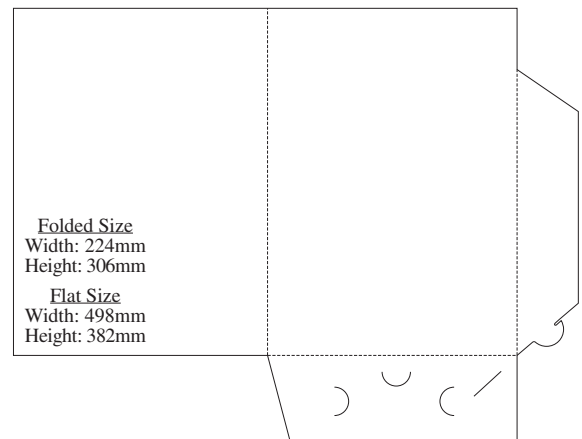

# 24H

**Folded Size**  
 Width: 224.5mm  
 Height: 310.5mm

**Flat Size**  
 Width: 510mm  
 Height: 430mm

**24I****24J****24L****25C****25D****28A**

# 29A

**29C****29D****29E****30A****30B****30C**

**30D****30E****30F****30K****30I****30J**

**12**

Folded Size  
 Width: 220mm  
 Height: 306mm  
 Flat Size  
 Width: 540mm  
 Height: 440mm  
 Gusset: 5mm

**54**

Folded Size  
 Width: 223mm  
 Height: 311mm  
 Flat Size  
 Width: 536mm  
 Height: 436mm  
 Gusset: 5mm

**29**

Folded Size  
 Width: 215mm  
 Height: 301mm  
 Gusset: 4mm  
 Flat Size  
 Width: 508mm  
 Height: 368mm

**67**

Folded Size  
 Width: 221mm  
 Height: 310mm  
 Flat Size  
 Width: 466mm  
 Height: 499mm  
 Gusset: 5mm

**75**

Folded Size  
 Width: 222mm  
 Height: 310mm  
 Flat Size  
 Width: 503mm  
 Height: 395mm