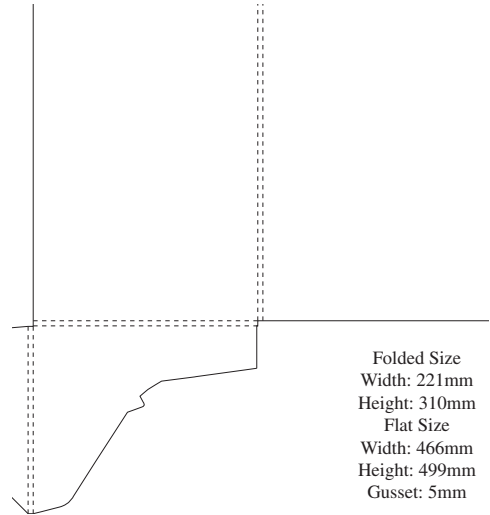

# 24H

**Folded Size**  
 Width: 224.5mm  
 Height: 310.5mm

**Flat Size**  
 Width: 510mm  
 Height: 430mm

**24I****24J****24L****25C****25D****28A**

# 29A

**29C****29D****29E****30A****30B****30C**

**30D****30E****30F****30K****30I****30J**

**12**

Folded Size  
 Width: 220mm  
 Height: 306mm  
 Flat Size  
 Width: 540mm  
 Height: 440mm  
 Gusset: 5mm

**54**

Folded Size  
 Width: 223mm  
 Height: 311mm  
 Flat Size  
 Width: 536mm  
 Height: 436mm  
 Gusset: 5mm

**29**

Folded Size  
 Width: 215mm  
 Height: 301mm  
 Gusset: 4mm  
 Flat Size  
 Width: 508mm  
 Height: 368mm

**67**

Folded Size  
 Width: 221mm  
 Height: 310mm  
 Flat Size  
 Width: 466mm  
 Height: 499mm  
 Gusset: 5mm

**75**

Folded Size  
 Width: 222mm  
 Height: 310mm  
 Flat Size  
 Width: 503mm  
 Height: 395mm