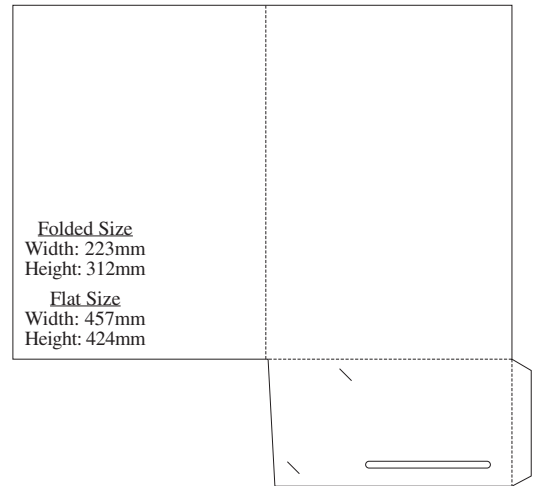

# 24H

**Folded Size**  
 Width: 224.5mm  
 Height: 310.5mm

**Flat Size**  
 Width: 510mm  
 Height: 430mm

**24I****24J****24L****25C****25D****28A**

# 29A

**29C****29D****29E****30A****30B****30C**

**30D****30E****30F****30K****30I****30J**

**12**

Folded Size  
 Width: 220mm  
 Height: 306mm  
 Flat Size  
 Width: 540mm  
 Height: 440mm  
 Gusset: 5mm

**54**

Folded Size  
 Width: 223mm  
 Height: 311mm  
 Flat Size  
 Width: 536mm  
 Height: 436mm  
 Gusset: 5mm

**29**

Folded Size  
 Width: 215mm  
 Height: 301mm  
 Gusset: 4mm  
 Flat Size  
 Width: 508mm  
 Height: 368mm

**67**

Folded Size  
 Width: 221mm  
 Height: 310mm  
 Flat Size  
 Width: 466mm  
 Height: 499mm  
 Gusset: 5mm

**75**

Folded Size  
 Width: 222mm  
 Height: 310mm  
 Flat Size  
 Width: 503mm  
 Height: 395mm