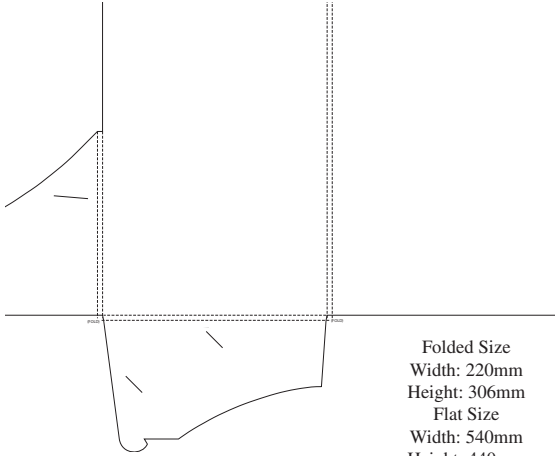

# 24H

**Folded Size**  
 Width: 224.5mm  
 Height: 310.5mm

**Flat Size**  
 Width: 510mm  
 Height: 430mm

**24I****24J****24L****25C****25D****28A**

# 29A

**29C****29D****29E****30A****30B****30C**

**30D****30E****30F****30K****30I****30J**

**12**

Folded Size  
 Width: 220mm  
 Height: 306mm  
 Flat Size  
 Width: 540mm  
 Height: 440mm  
 Gusset: 5mm

**54**

Folded Size  
 Width: 223mm  
 Height: 311mm  
 Flat Size  
 Width: 536mm  
 Height: 436mm  
 Gusset: 5mm

**29**

Folded Size  
 Width: 215mm  
 Height: 301mm  
 Gusset: 4mm  
 Flat Size  
 Width: 508mm  
 Height: 368mm

**67**

Folded Size  
 Width: 221mm  
 Height: 310mm  
 Flat Size  
 Width: 466mm  
 Height: 499mm  
 Gusset: 5mm

**75**

Folded Size  
 Width: 222mm  
 Height: 310mm  
 Flat Size  
 Width: 503mm  
 Height: 395mm