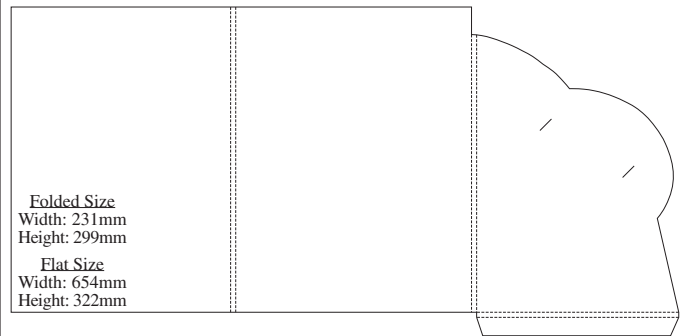

# 24H

**Folded Size**  
 Width: 224.5mm  
 Height: 310.5mm

**Flat Size**  
 Width: 510mm  
 Height: 430mm

**24I****24J****24L****25C****25D****28A**

# 29A

**29C****29D****29E****30A****30B****30C**

**30D****30E****30F****30K****30I****30J**

**12**

Folded Size  
 Width: 220mm  
 Height: 306mm  
 Flat Size  
 Width: 540mm  
 Height: 440mm  
 Gusset: 5mm

**54**

Folded Size  
 Width: 223mm  
 Height: 311mm  
 Flat Size  
 Width: 536mm  
 Height: 436mm  
 Gusset: 5mm

**29**

Folded Size  
 Width: 215mm  
 Height: 301mm  
 Gusset: 4mm  
 Flat Size  
 Width: 508mm  
 Height: 368mm

**67**

Folded Size  
 Width: 221mm  
 Height: 310mm  
 Flat Size  
 Width: 466mm  
 Height: 499mm  
 Gusset: 5mm

**75**

Folded Size  
 Width: 222mm  
 Height: 310mm  
 Flat Size  
 Width: 503mm  
 Height: 395mm