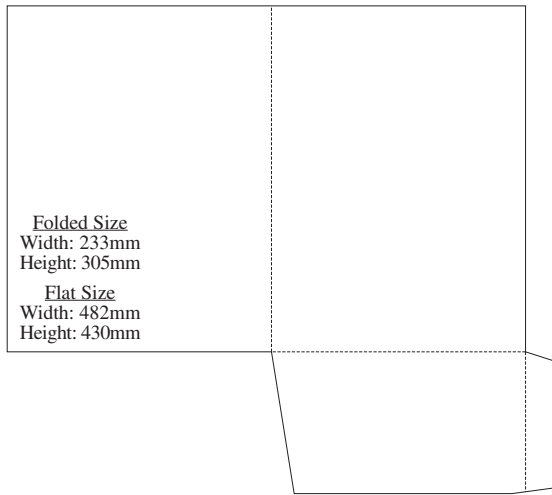

# 24B

**Folded Size**  
 Width: 219mm  
 Height: 311mm

**Flat Size**  
 Width: 616mm  
 Height: 328mm

# 24G

**Folded Size**  
 Width: 215mm  
 Height: 303mm

**Flat Size**  
 Width: 507mm  
 Height: 373mm

# 24H

**Folded Size**  
 Width: 224.5mm  
 Height: 310.5mm

**Flat Size**  
 Width: 510mm  
 Height: 430mm

**24I****24J****24L****25C****25D****28A**

**67**

Folded Size  
 Width: 221mm  
 Height: 310mm  
 Flat Size  
 Width: 466mm  
 Height: 499mm  
 Gusset: 5mm

**75**

Folded Size  
 Width: 222mm  
 Height: 310mm  
 Flat Size  
 Width: 503mm  
 Height: 395mm