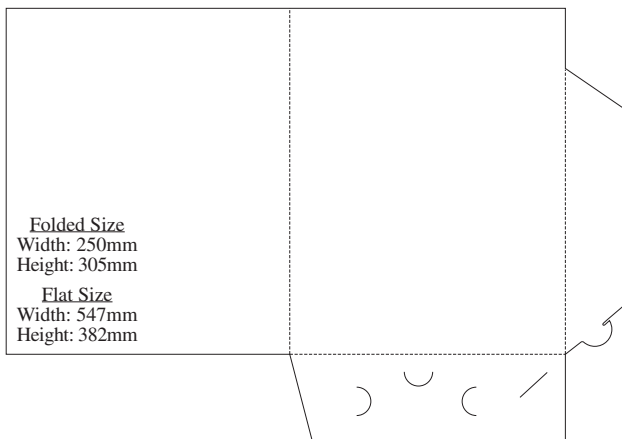

# 24H

**Folded Size**  
 Width: 224.5mm  
 Height: 310.5mm

**Flat Size**  
 Width: 510mm  
 Height: 430mm

**24I****24J****24L****25C****25D****28A**

# 29A

**29C****29D****29E****30A****30B****30C**

**30D****30E****30F****30K****30I****30J**

**12**

Folded Size  
 Width: 220mm  
 Height: 306mm  
 Flat Size  
 Width: 540mm  
 Height: 440mm  
 Gusset: 5mm

**54**

Folded Size  
 Width: 223mm  
 Height: 311mm  
 Flat Size  
 Width: 536mm  
 Height: 436mm  
 Gusset: 5mm

**29**

Folded Size  
 Width: 215mm  
 Height: 301mm  
 Gusset: 4mm  
 Flat Size  
 Width: 508mm  
 Height: 368mm

**67**

Folded Size  
 Width: 221mm  
 Height: 310mm  
 Flat Size  
 Width: 466mm  
 Height: 499mm  
 Gusset: 5mm

**75**

Folded Size  
 Width: 222mm  
 Height: 310mm  
 Flat Size  
 Width: 503mm  
 Height: 395mm