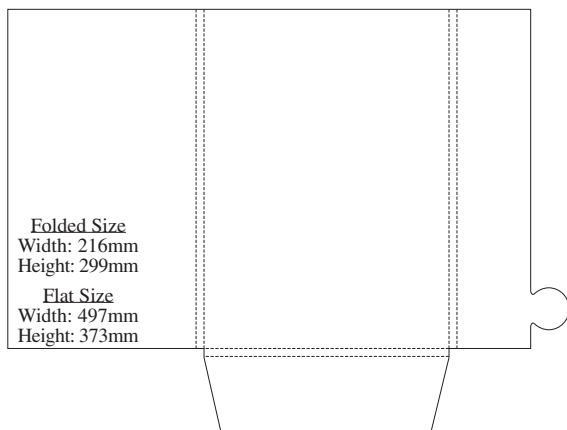

# 24H

**Folded Size**  
 Width: 224.5mm  
 Height: 310.5mm

**Flat Size**  
 Width: 510mm  
 Height: 430mm

**24I****24J****24L****25C****25D****28A**

# 29A

**29C****29D****29E****30A****30B****30C**

**30D****30E****30F****30K****30I****30J**

**12**

Folded Size  
 Width: 220mm  
 Height: 306mm  
 Flat Size  
 Width: 540mm  
 Height: 440mm  
 Gusset: 5mm

**54**

Folded Size  
 Width: 223mm  
 Height: 311mm  
 Flat Size  
 Width: 536mm  
 Height: 436mm  
 Gusset: 5mm

**29**

Folded Size  
 Width: 215mm  
 Height: 301mm  
 Gusset: 4mm  
 Flat Size  
 Width: 508mm  
 Height: 368mm

**67**

Folded Size  
 Width: 221mm  
 Height: 310mm  
 Flat Size  
 Width: 466mm  
 Height: 499mm  
 Gusset: 5mm

**75**

Folded Size  
 Width: 222mm  
 Height: 310mm  
 Flat Size  
 Width: 503mm  
 Height: 395mm