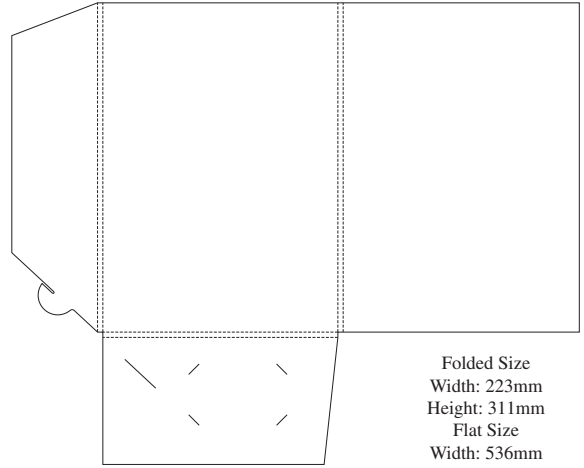

# 24H

**Folded Size**  
 Width: 224.5mm  
 Height: 310.5mm

**Flat Size**  
 Width: 510mm  
 Height: 430mm

**24I****24J****24L****25C****25D****28A**

# 29A

**29C****29D****29E****30A****30B****30C**

**30D****30E****30F****30K****30I****30J**

**12**

Folded Size  
 Width: 220mm  
 Height: 306mm  
 Flat Size  
 Width: 540mm  
 Height: 440mm  
 Gusset: 5mm

**54**

Folded Size  
 Width: 223mm  
 Height: 311mm  
 Flat Size  
 Width: 536mm  
 Height: 436mm  
 Gusset: 5mm

**29**

Folded Size  
 Width: 215mm  
 Height: 301mm  
 Gusset: 4mm  
 Flat Size  
 Width: 508mm  
 Height: 368mm

**67**

Folded Size  
 Width: 221mm  
 Height: 310mm  
 Flat Size  
 Width: 466mm  
 Height: 499mm  
 Gusset: 5mm

**75**

Folded Size  
 Width: 222mm  
 Height: 310mm  
 Flat Size  
 Width: 503mm  
 Height: 395mm