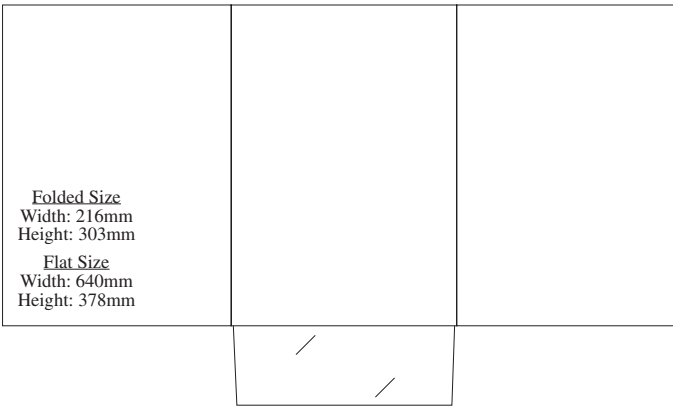

24A

Folded Size
Width: 216mm
Height: 303mm

Flat Size
Width: 640mm
Height: 378mm