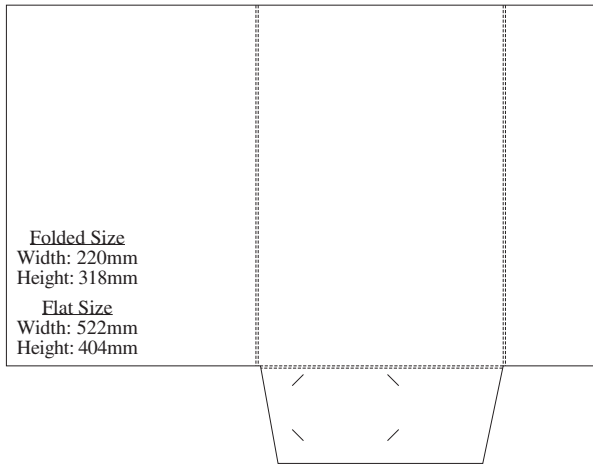

# 24H

**Folded Size**  
 Width: 224.5mm  
 Height: 310.5mm

**Flat Size**  
 Width: 510mm  
 Height: 430mm

**24I****24J****24L****25C****25D****28A**

# 29A

**29C****29D****29E****30A****30B****30C**

**30D****30E****30F****30K****30I****30J**

**12**

Folded Size  
 Width: 220mm  
 Height: 306mm  
 Flat Size  
 Width: 540mm  
 Height: 440mm  
 Gusset: 5mm

**54**

Folded Size  
 Width: 223mm  
 Height: 311mm  
 Flat Size  
 Width: 536mm  
 Height: 436mm  
 Gusset: 5mm

**29**

Folded Size  
 Width: 215mm  
 Height: 301mm  
 Gusset: 4mm  
 Flat Size  
 Width: 508mm  
 Height: 368mm

**67**

Folded Size  
 Width: 221mm  
 Height: 310mm  
 Flat Size  
 Width: 466mm  
 Height: 499mm  
 Gusset: 5mm

**75**

Folded Size  
 Width: 222mm  
 Height: 310mm  
 Flat Size  
 Width: 503mm  
 Height: 395mm