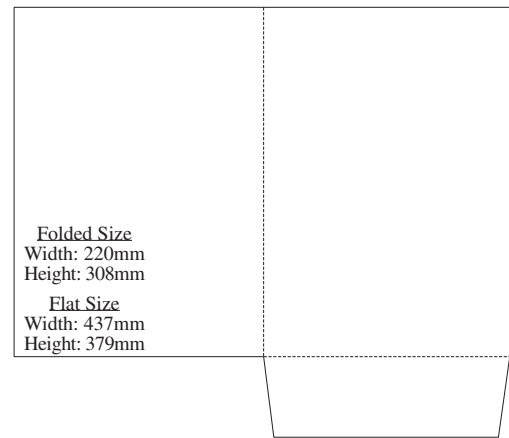

# 24H

**Folded Size**  
 Width: 224.5mm  
 Height: 310.5mm

**Flat Size**  
 Width: 510mm  
 Height: 430mm

**24I****24J****24L****25C****25D****28A**

# 29A

**29C****29D****29E****30A****30B****30C**

**30D****30E****30F****30K****30I****30J**

**12**

Folded Size  
 Width: 220mm  
 Height: 306mm  
 Flat Size  
 Width: 540mm  
 Height: 440mm  
 Gusset: 5mm

**54**

Folded Size  
 Width: 223mm  
 Height: 311mm  
 Flat Size  
 Width: 536mm  
 Height: 436mm  
 Gusset: 5mm

**29**

Folded Size  
 Width: 215mm  
 Height: 301mm  
 Gusset: 4mm  
 Flat Size  
 Width: 508mm  
 Height: 368mm

**67**

Folded Size  
 Width: 221mm  
 Height: 310mm  
 Flat Size  
 Width: 466mm  
 Height: 499mm  
 Gusset: 5mm

**75**

Folded Size  
 Width: 222mm  
 Height: 310mm  
 Flat Size  
 Width: 503mm  
 Height: 395mm