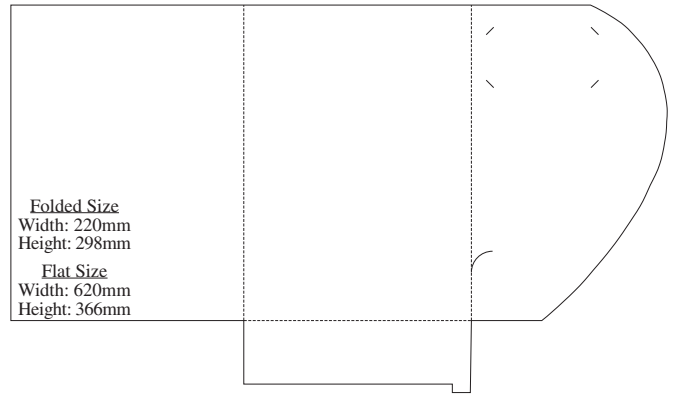

# 24H

**Folded Size**  
 Width: 224.5mm  
 Height: 310.5mm

**Flat Size**  
 Width: 510mm  
 Height: 430mm

**24I****24J****24L****25C****25D****28A**

# 29A

**29C****29D****29E****30A****30B****30C**

**30D****30E****30F****30K****30I****30J**

**12**

Folded Size  
 Width: 220mm  
 Height: 306mm  
 Flat Size  
 Width: 540mm  
 Height: 440mm  
 Gusset: 5mm

**54**

Folded Size  
 Width: 223mm  
 Height: 311mm  
 Flat Size  
 Width: 536mm  
 Height: 436mm  
 Gusset: 5mm

**29**

Folded Size  
 Width: 215mm  
 Height: 301mm  
 Gusset: 4mm  
 Flat Size  
 Width: 508mm  
 Height: 368mm

**67**

Folded Size  
 Width: 221mm  
 Height: 310mm  
 Flat Size  
 Width: 466mm  
 Height: 499mm  
 Gusset: 5mm

**75**

Folded Size  
 Width: 222mm  
 Height: 310mm  
 Flat Size  
 Width: 503mm  
 Height: 395mm