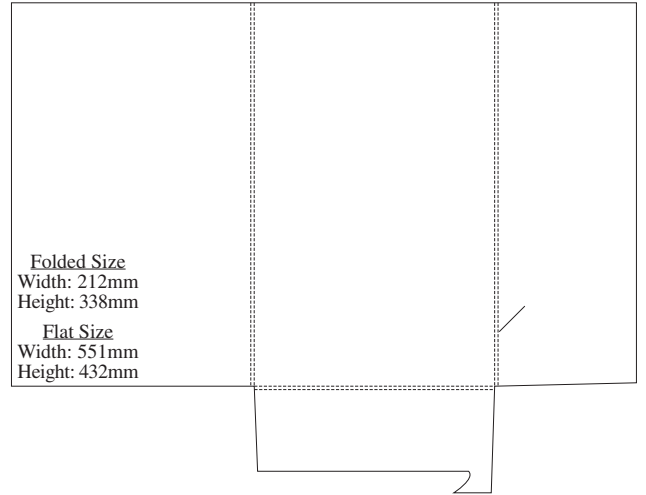

20H

Folded Size
Width: 212mm
Height: 338mm

Flat Size
Width: 551mm
Height: 432mm