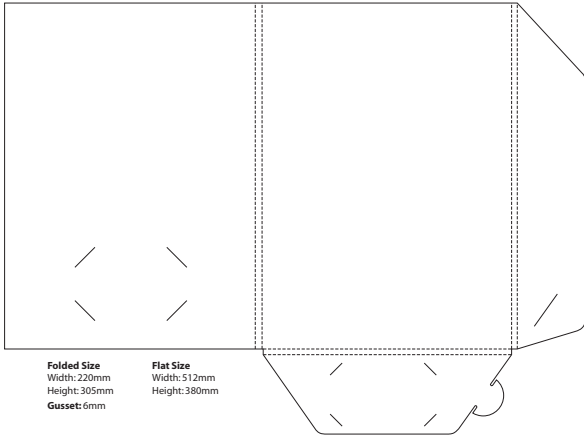

20E

Flat Size
Width: 512mm
Height: 380mm