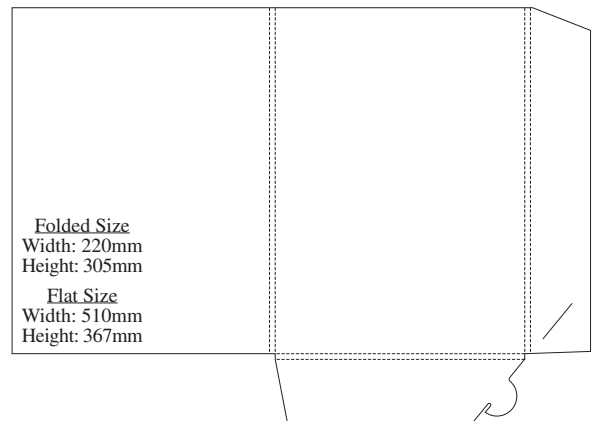

# 24H

**Folded Size**  
 Width: 224.5mm  
 Height: 310.5mm

**Flat Size**  
 Width: 510mm  
 Height: 430mm

**24I****24J****24L****25C****25D****28A**

# 29A

**29C****29D****29E****30A****30B****30C**

**30D****30E****30F****30K****30I****30J**

**12**

Folded Size  
 Width: 220mm  
 Height: 306mm  
 Flat Size  
 Width: 540mm  
 Height: 440mm  
 Gusset: 5mm

**54**

Folded Size  
 Width: 223mm  
 Height: 311mm  
 Flat Size  
 Width: 536mm  
 Height: 436mm  
 Gusset: 5mm

**29**

Folded Size  
 Width: 215mm  
 Height: 301mm  
 Gusset: 4mm  
 Flat Size  
 Width: 508mm  
 Height: 368mm

**67**

Folded Size  
 Width: 221mm  
 Height: 310mm  
 Flat Size  
 Width: 466mm  
 Height: 499mm  
 Gusset: 5mm

**75**

Folded Size  
 Width: 222mm  
 Height: 310mm  
 Flat Size  
 Width: 503mm  
 Height: 395mm