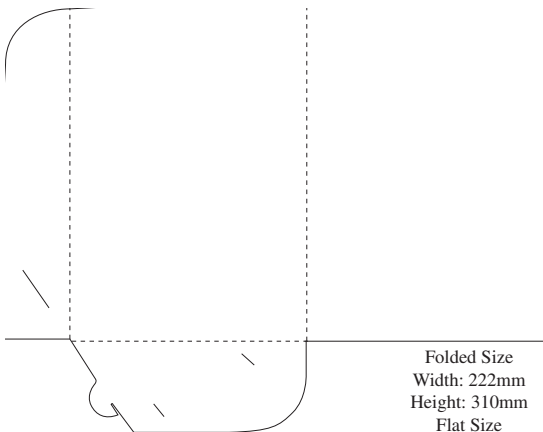

# 24H

**Folded Size**  
 Width: 224.5mm  
 Height: 310.5mm

**Flat Size**  
 Width: 510mm  
 Height: 430mm

**24I****24J****24L****25C****25D****28A**

# 29A

**29C****29D****29E****30A****30B****30C**

**30D****30E****30F****30K****30I****30J**

**12**

Folded Size  
 Width: 220mm  
 Height: 306mm  
 Flat Size  
 Width: 540mm  
 Height: 440mm  
 Gusset: 5mm

**54**

Folded Size  
 Width: 223mm  
 Height: 311mm  
 Flat Size  
 Width: 536mm  
 Height: 436mm  
 Gusset: 5mm

**29**

Folded Size  
 Width: 215mm  
 Height: 301mm  
 Gusset: 4mm  
 Flat Size  
 Width: 508mm  
 Height: 368mm

**67**

Folded Size  
 Width: 221mm  
 Height: 310mm  
 Flat Size  
 Width: 466mm  
 Height: 499mm  
 Gusset: 5mm

**75**

Folded Size  
 Width: 222mm  
 Height: 310mm  
 Flat Size  
 Width: 503mm  
 Height: 395mm