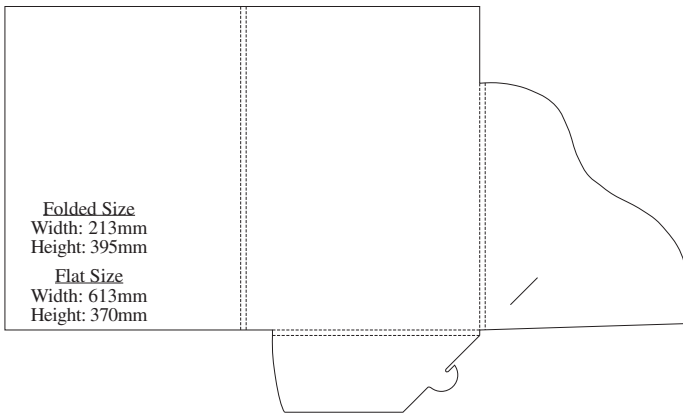

# 24H

**Folded Size**  
 Width: 224.5mm  
 Height: 310.5mm

**Flat Size**  
 Width: 510mm  
 Height: 430mm

**24I****24J****24L****25C****25D****28A**

# 29A

**29C****29D****29E****30A****30B****30C**

**30D****30E****30F****30K****30I****30J**

**12**

Folded Size  
 Width: 220mm  
 Height: 306mm  
 Flat Size  
 Width: 540mm  
 Height: 440mm  
 Gusset: 5mm

**54**

Folded Size  
 Width: 223mm  
 Height: 311mm  
 Flat Size  
 Width: 536mm  
 Height: 436mm  
 Gusset: 5mm

**29**

Folded Size  
 Width: 215mm  
 Height: 301mm  
 Gusset: 4mm  
 Flat Size  
 Width: 508mm  
 Height: 368mm

**67**

Folded Size  
 Width: 221mm  
 Height: 310mm  
 Flat Size  
 Width: 466mm  
 Height: 499mm  
 Gusset: 5mm

**75**

Folded Size  
 Width: 222mm  
 Height: 310mm  
 Flat Size  
 Width: 503mm  
 Height: 395mm