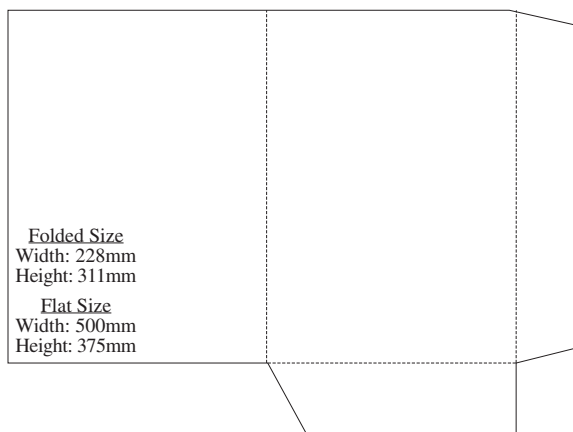

# 24B

**Folded Size**  
 Width: 219mm  
 Height: 311mm

**Flat Size**  
 Width: 616mm  
 Height: 328mm

# 24G

**Folded Size**  
 Width: 215mm  
 Height: 303mm

**Flat Size**  
 Width: 507mm  
 Height: 373mm

# 24H

**Folded Size**  
 Width: 224.5mm  
 Height: 310.5mm

**Flat Size**  
 Width: 510mm  
 Height: 430mm

**24I****24J****24L****25C****25D****28A**

**67**

Folded Size  
 Width: 221mm  
 Height: 310mm  
 Flat Size  
 Width: 466mm  
 Height: 499mm  
 Gusset: 5mm

**75**

Folded Size  
 Width: 222mm  
 Height: 310mm  
 Flat Size  
 Width: 503mm  
 Height: 395mm