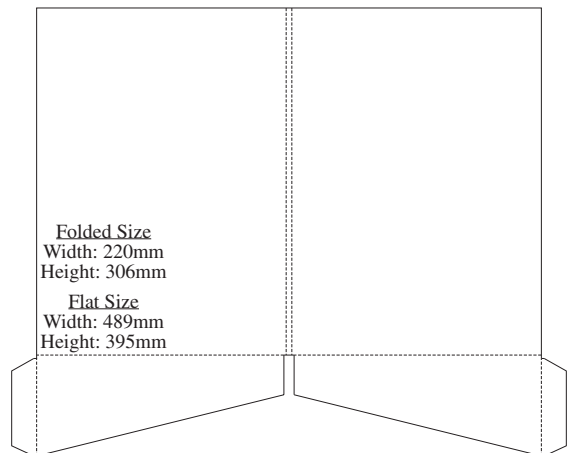

## 20E

**Folded Size**  
Width: 220mm  
Height: 305mm  
Gusset: 6mm

**Flat Size**  
Width: 512mm  
Height: 380mm

## 20H

**Folded Size**  
Width: 212mm  
Height: 338mm

**Flat Size**  
Width: 551mm  
Height: 432mm

# 24B

**Folded Size**  
 Width: 219mm  
 Height: 311mm

**Flat Size**  
 Width: 616mm  
 Height: 328mm

# 24H

**Folded Size**  
 Width: 224.5mm  
 Height: 310.5mm

**Flat Size**  
 Width: 510mm  
 Height: 430mm

**24I****24J****24L****25C****25D****28A**